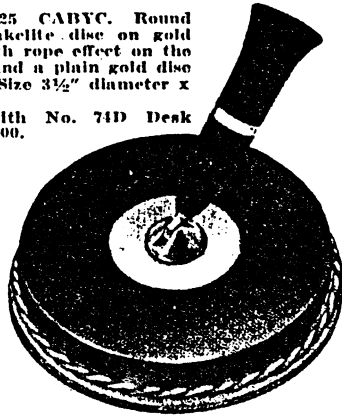

No. 328 CABUN. Bronze finish desk lamp. Shade supported on fluted columns, standing on bronze finish base. Base measures 20" x 5" x 1/2". Shade measures 15" x 5" x 3". Height of shade 8". No. 328 with two No. 74D Lifetime Pens, $125.00.